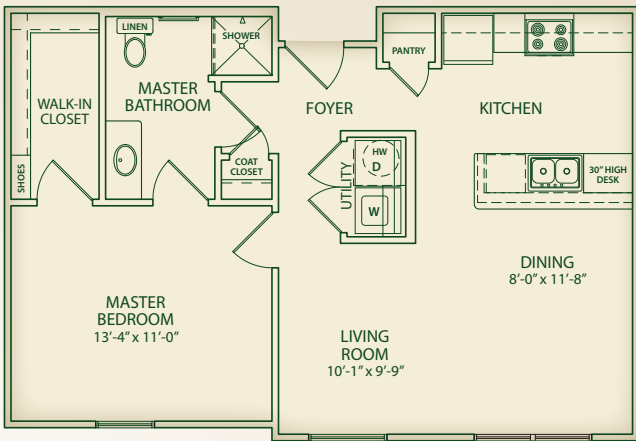

Evergreen at Rockwall

"Building Healthy Communities"

Senior Living

Magnolia

1 Bed • 1 Bath • 700 Sq. Ft.