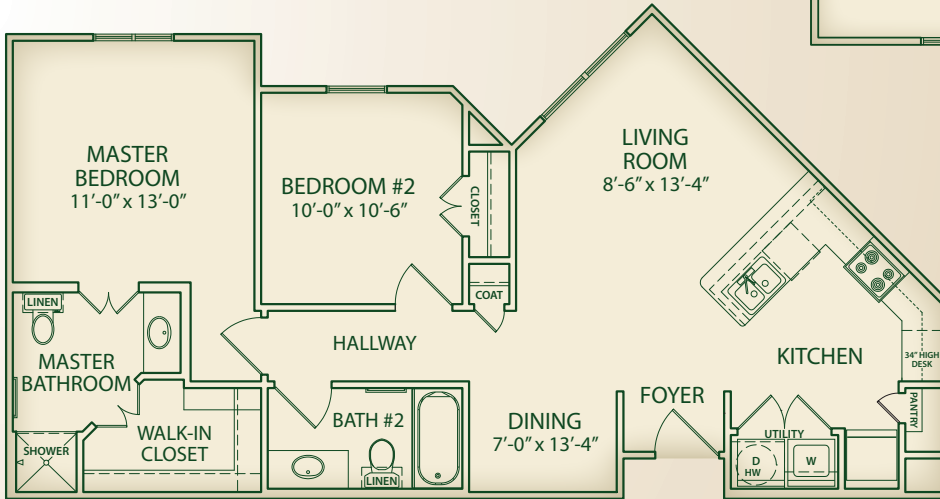

Impeccable Interiors

- 1 and 2 Bedroom Floor Plans
- Covered Breezeways
- Designer Counters and Cabinetry
- Full Size Washer & Dryer Connections
- Nine-Foot Ceilings
- Walk-In Closets

CALL TODAY!

469-698-9393

2 Bed • 2 Bath • 925 Sq. Ft.

Wisteria

2 Bed • 2 Bath • 925 Sq. Ft.

The Finest In Senior
Apartment Living

Enjoy a carefree, pampered lifestyle...you've earned it!
Especially designed for seniors age 55 and better!