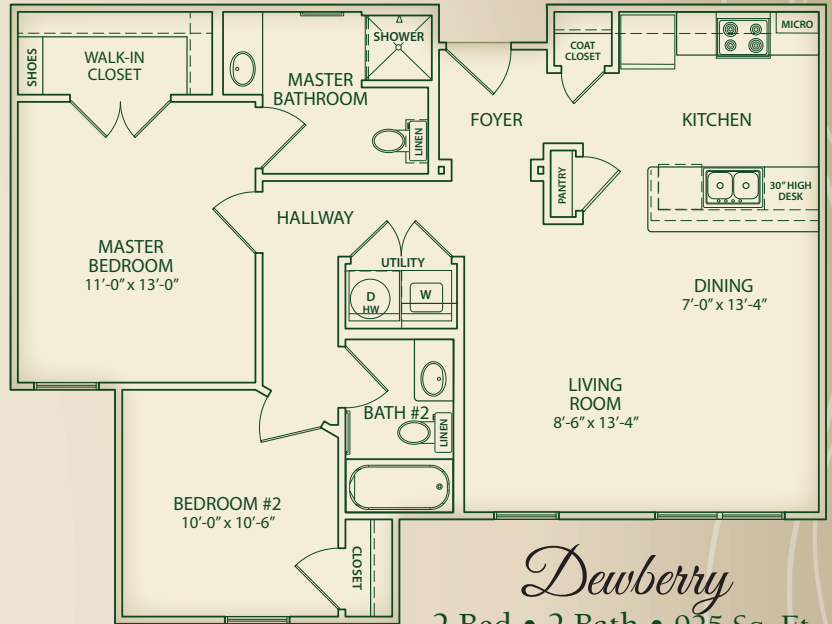

Dewberry

2 Bed • 2 Bath • 925 Sq. Ft.